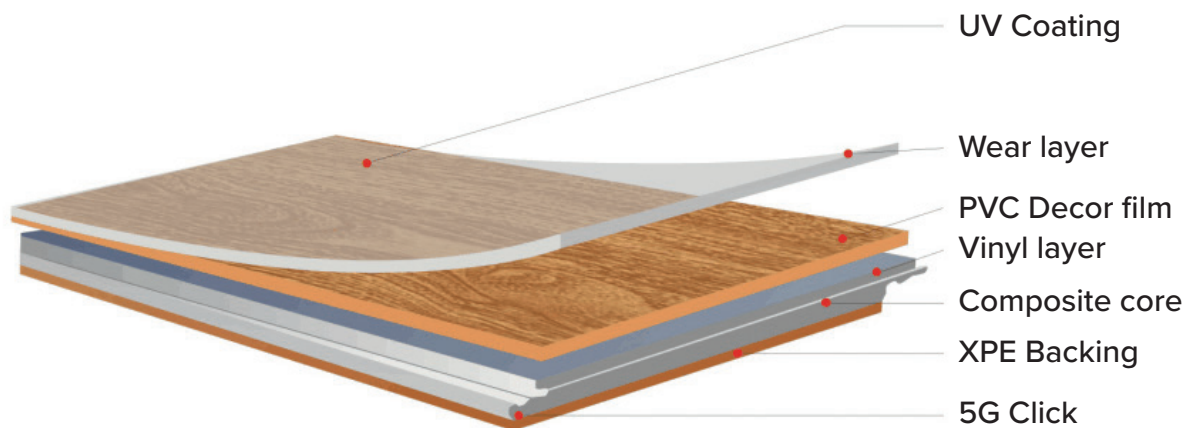

LUXURY VINYL WPC-CLICK

Wearlayer
Noise reduction
Thermal conductivity

0,55mm
21 dB
0,08m² K/W

Gebruik / Usage / Use	Privé	Hotel	Shop	Horeca

305 x 610 mm
10 = 1,861 m² = 12 kg
66 x = 122,793 m² = 828,96 kg

decor	ref
	630779
	630786